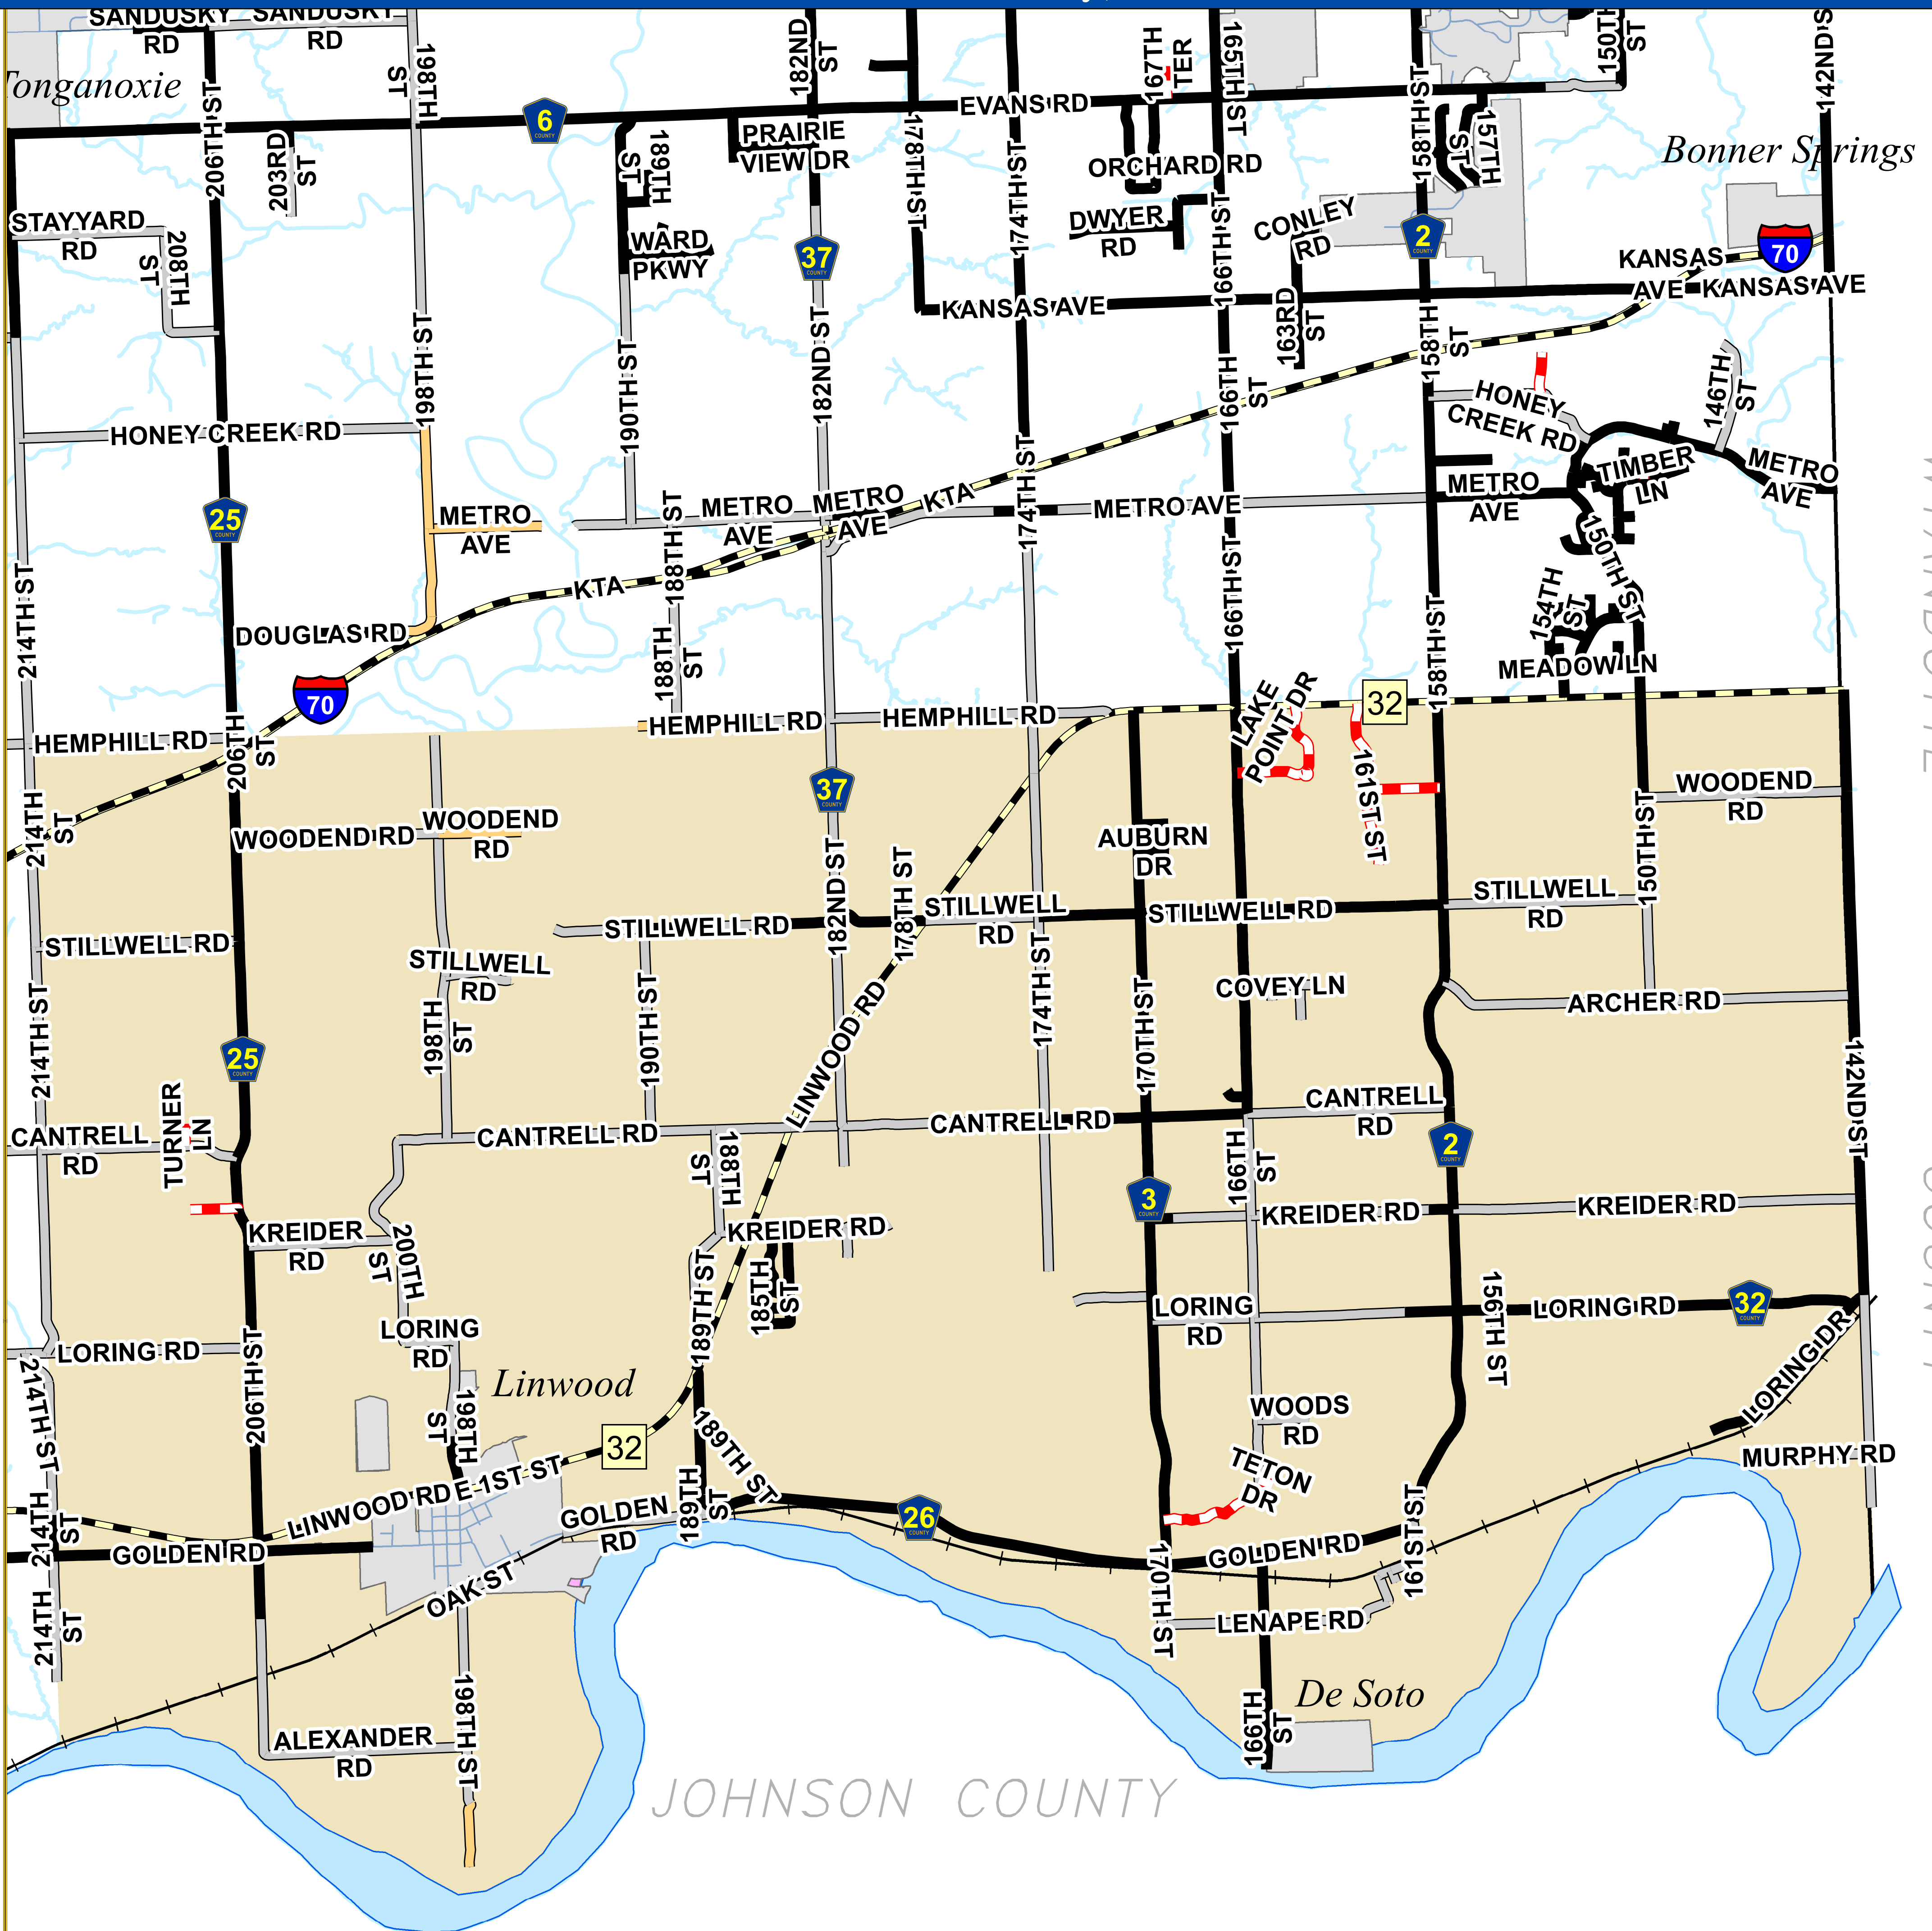

Leavenworth County, Kansas

R 21 E
R 22 E

R 22 E
R 23 E

SHERMAN TOWNSHIP 2025

LEGEND	
Surface Types	Townships
Gravel	SHERMAN
Hard Surface	
Minimum	
Private	
State Maintained Roads	

THIS MAP IS PROJECTED IN REAL WORLD COORDINATES. HOWEVER IT IS NOT INTENDED FOR LEGAL PURPOSES. ACCURACY IS NOT GUARANTEED.